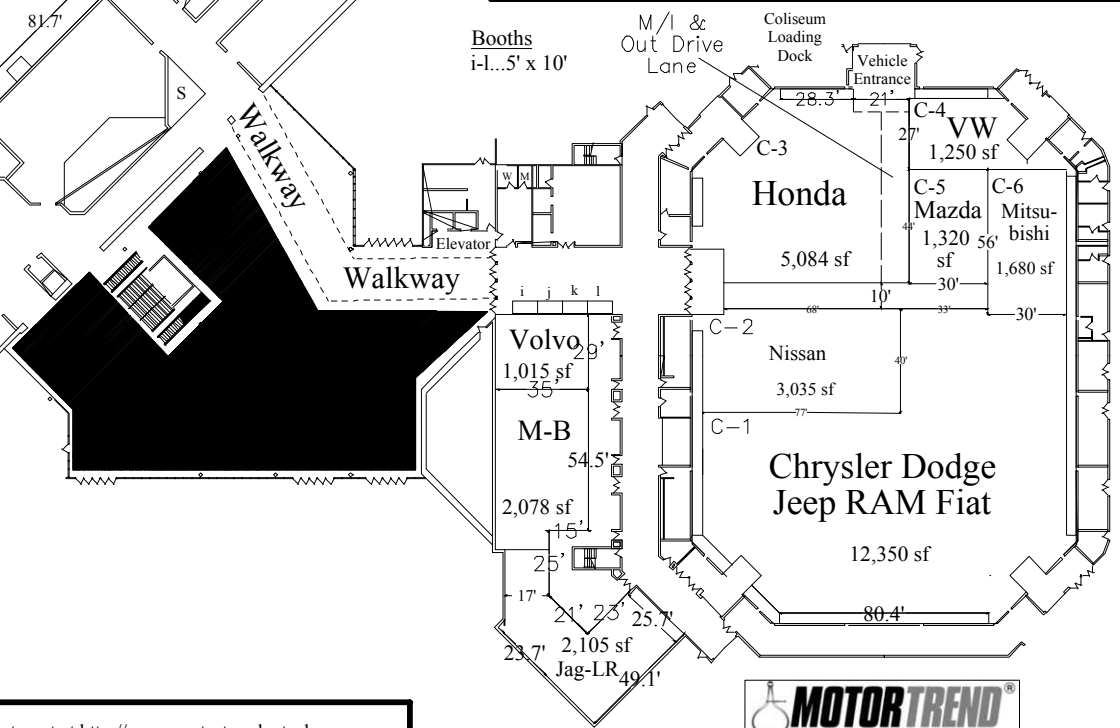

January 19-21, 2018 • Charleston Civic Center

Display Height Restrictions

M-1 to M-6	24'
M-7	7'-12'
C-1 to C-5	24'
All L spaces	13'*
All U spaces	9'
All P spaces	*see note

Design Date: July 11, 2017

Exhibit Setbacks
on aisles 1'
on exhibits 2'

Vehicle Display Restriction per Fire Marshal
- Maximum of 1 vehicle per 400 sq. ft.-

Revisions to this plan can be downloaded in DWG Format off the internet at <http://www.motortrendautoshows.com>