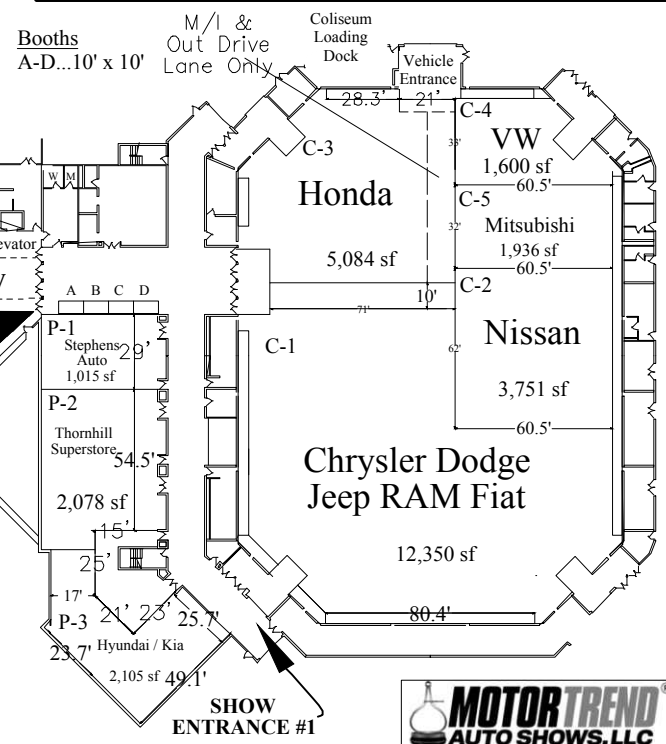

January 19-21, 2018 • Charleston Civic Center

Display Height Restrictions	
M-1 to M-6	24'
M-7	7'-12'
C-1 to C-5	24'
All L spaces	13'*
All U spaces	9'
All P spaces	*see note

Design Date: December 21, 2017

Version: 5.4

Exhibit Setbacks

on aisles 1'

on exhibits 2'

Vehicle Display Restriction per Fire Marshal
- Maximum of 1 vehicle per 400 sq. ft.-

Revisions to this plan can be downloaded in DWG Format off the internet at <http://www.motortrendautoshows.com>